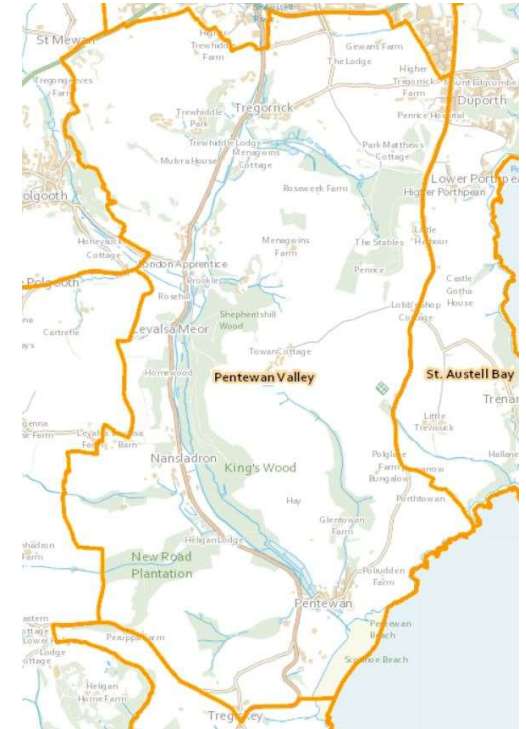

Pentewan
Valley Parish
Council

*Neighbourhood
Development Plan*